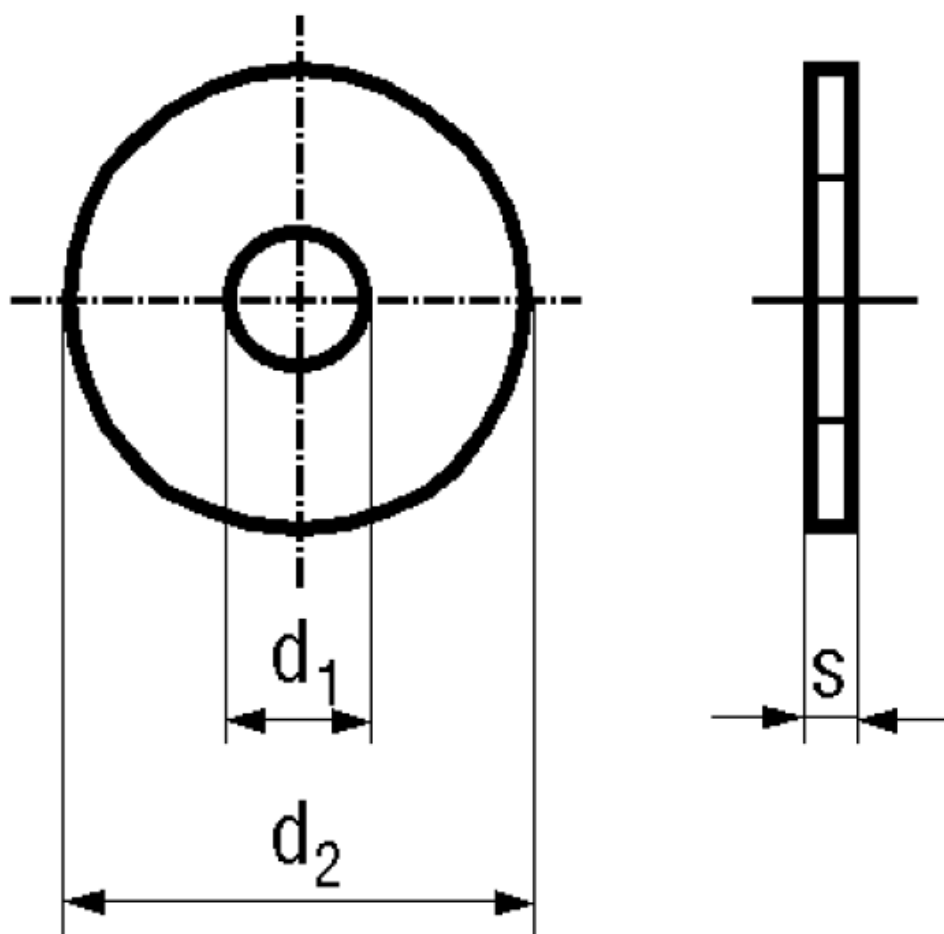

BN 732

Flat washers
without chamfer, large outside
diameter

Type	Carrosserie	Surface	zinc plated blue
Material	Steel		

Article No. - 1270435	
\varnothing nominal	8x25
d_1	8,4
d_2	25
s	1,8