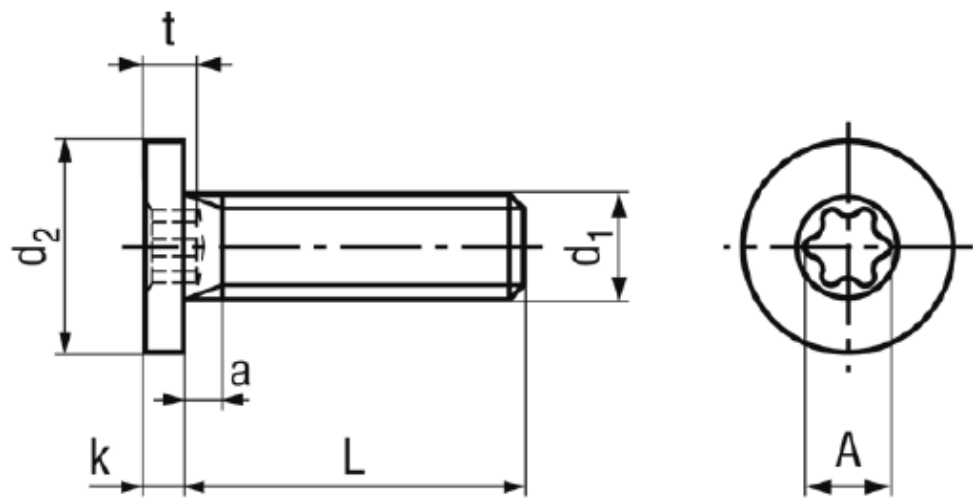

## BN 20146

Hexalobular socket head cap screws  
with extremely low head

Material	<b>Stainless Steel</b>	Quality	<b>A2</b>
----------	------------------------	---------	-----------

Article No. - 3233688	
d <sub>1</sub>	M8
L	16
d <sub>2</sub>	13
k	1,5
t max.	2,4
a max.	3
c	X25
A~	4,5

Screwdriver Bits 1/4" and hexalobular socket keys: BN 31518, BN 20007 and BN 14056.