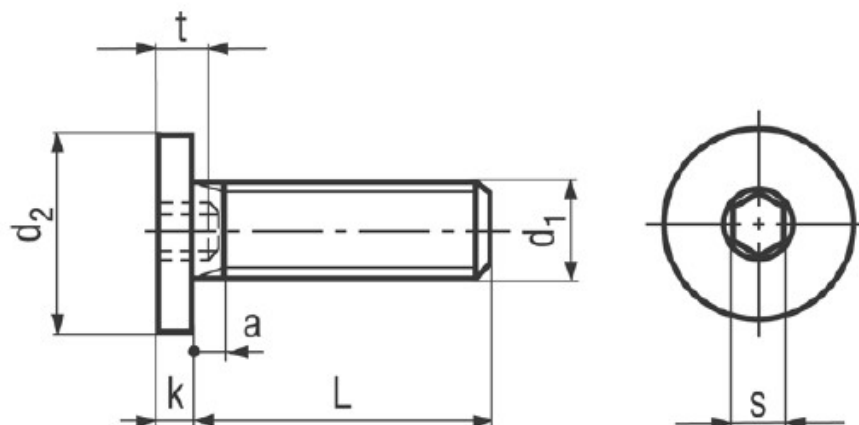

BN 1206

Hexagon socket head cap screws
with special low head

Material	Steel	Quality	~010.9
Surface	black		

Article No. - 1415697

d ₁	M6
L	25
d ₂	10
k	1,5
s	3
t max.	4
a min.	1,4
a max.	2,4