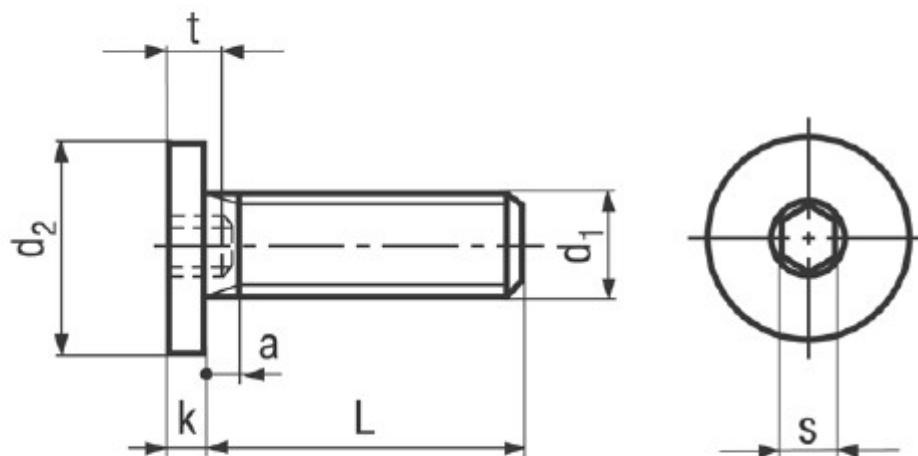

BN 1206

Hexagon socket head cap screws
with special low head

Material	Steel	Quality	~010.9
Surface	black		

Article No. - 1415670

d ₁	M6
L	16
d ₂	10
k	1,5
s	3
t max.	4
a min.	1,4
a max.	2,4