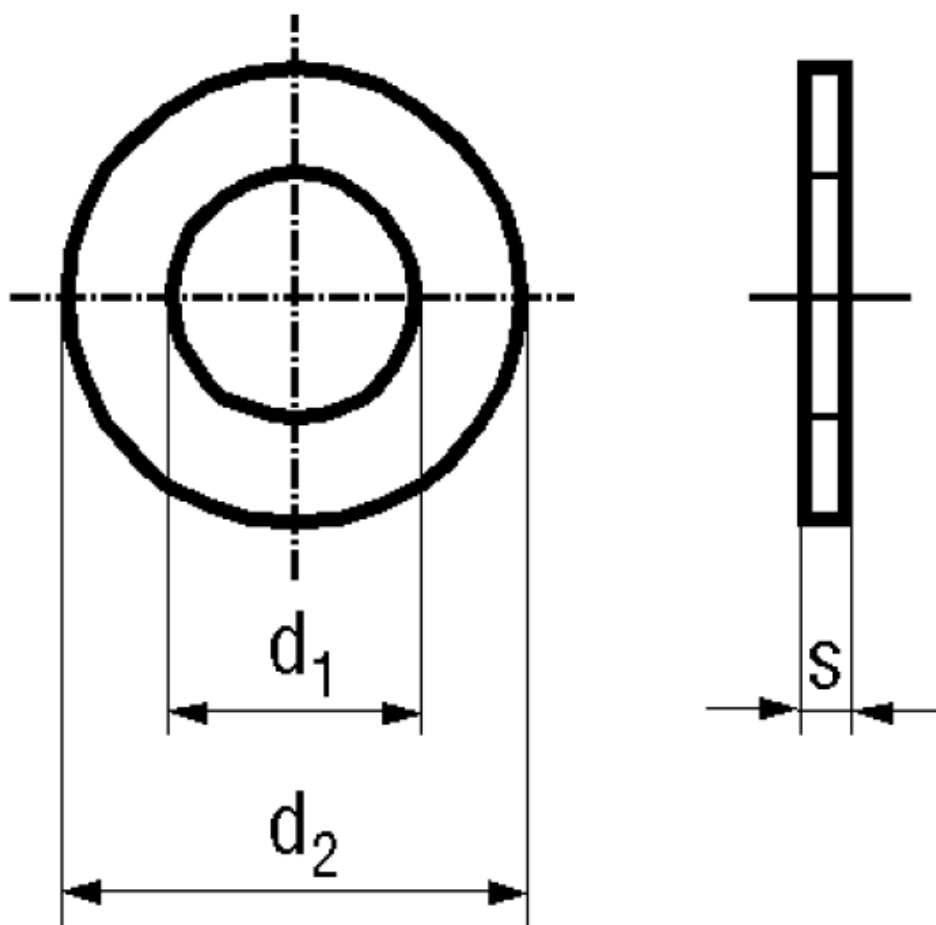

## BN 567

Flat washers  
thin type

Material  Surface

### Article No. - 1216929

$d_1$	6
for thread	-
for bolt diameter	6
$d_2$	16
$s$	1