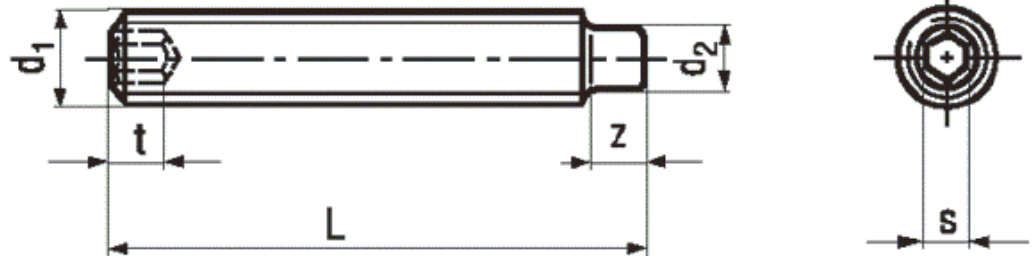

BN 26

Hexagon socket set screws
with dog point

DIN 915
ISO 4028

Material	Steel	Quality	45 H
Surface	black	Hardness	min. 450 HV

Article No. - 1030094

d ₁	M6
L	8
s	3
t min.	2
d ₂ max.	4
z	1,5-1,75