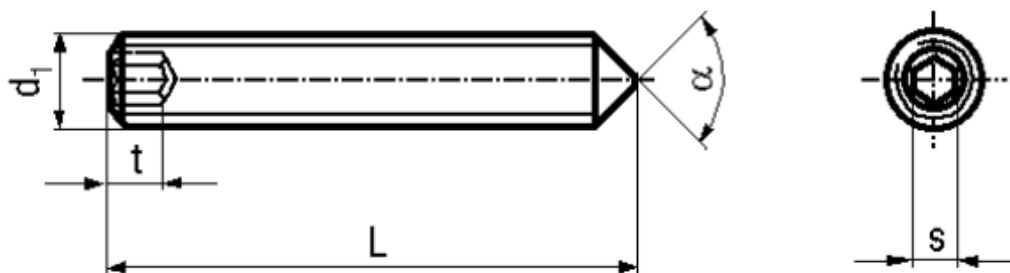

BN 25

Hexagon socket set screws
with cone point

DIN 914
ISO 4027

| | | | |
|----------|-------|----------|-------------|
| Material | Steel | Quality | 45 H |
| Surface | black | Hardness | min. 450 HV |

Article No. - 1028138

| | |
|----------------|-----|
| d ₁ | M6 |
| L | 50 |
| s | 3 |
| t min. | 3,5 |
| v | 90° |

Fasteners property class ≥ 33 H electroplated coatings: Susceptible to hydrogen embrittlement!