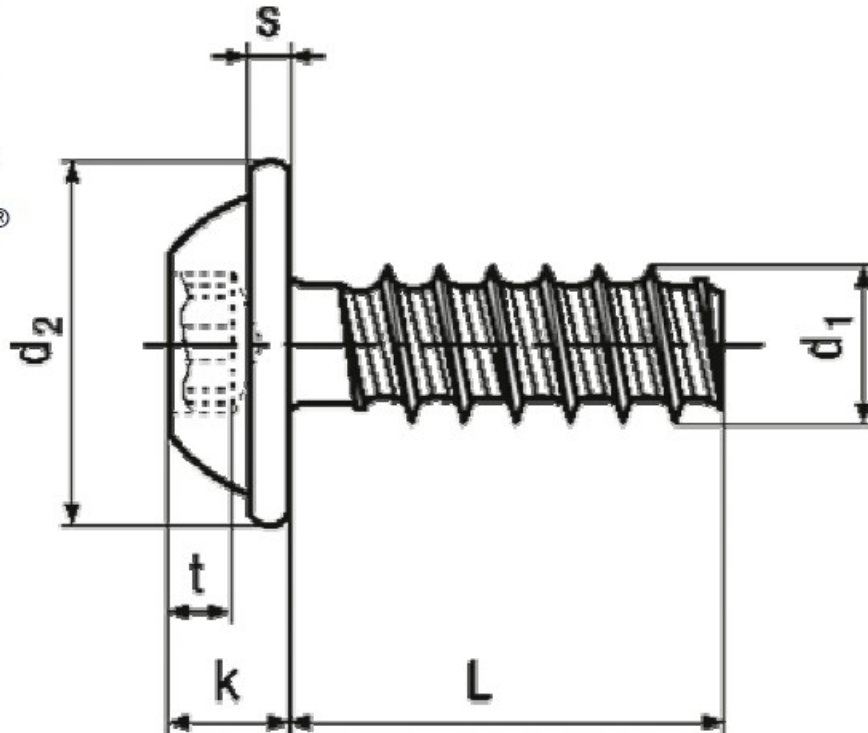

BN 20040

DELTA
PT®-
Round
washer
head
screws
with Torx
plus® /
Autosert®
heat
treated

| | | | |
|------------|-----------|----------|------------------|
| Trade mark | DELTA PT® | Surface | zinc plated blue |
| Type | WN 5451 | Hardness | 320-390 HV |
| Material | Steel | | |

Article No. - 3187124

| | |
|----------------------|-------|
| ø nominal | 60 |
| d ₁ | 6 |
| L | 16 |
| d ₂ | 13,5 |
| k | 4,2 |
| s | 1,4 |
| Torx plus®/Autosert® | 30 IP |
| A~ | 5,6 |
| t min. | 1,9 |
| t max. | 2,4 |

Screwdriver Bits 1/4" Torx plus®: BN 15096.

Fasteners steel case-hardened ≥ 320 HV with electroplated coatings: Susceptible to hydrogen embrittlement!