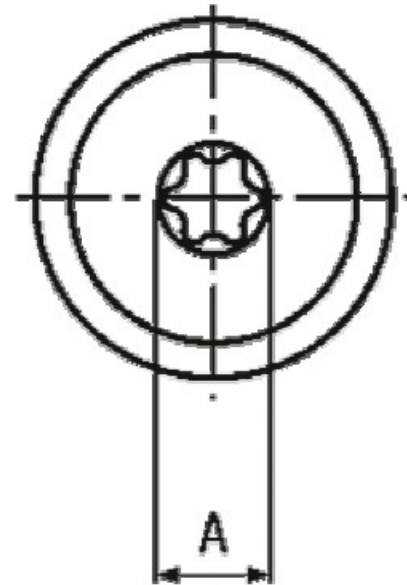

BN 20040

DELTA
PT®-
Round
washer
head
screws
with Torx
plus® /
Autosert®
heat
treated

| | | | |
|------------|-----------|----------|------------------|
| Trade mark | DELTA PT® | Surface | zinc plated blue |
| Type | WN 5451 | Hardness | 320-390 HV |
| Material | Steel | | |

Article No. - 3187124

| | |
|----------------------|-------|
| ø nominal | 60 |
| d ₁ | 6 |
| L | 16 |
| d ₂ | 13,5 |
| k | 4,2 |
| s | 1,4 |
| Torx plus®/Autosert® | 30 IP |
| A~ | 5,6 |
| t min. | 1,9 |
| t max. | 2,4 |