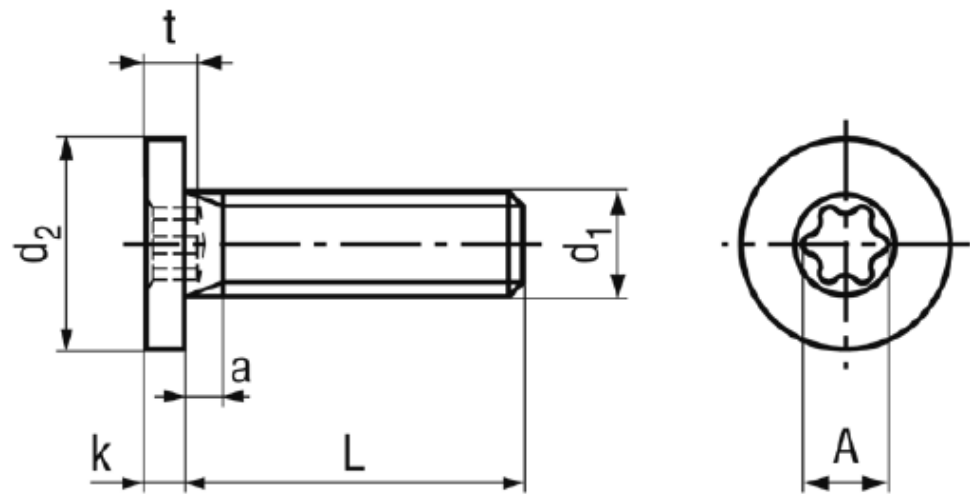

## BN 20146

Hexalobular socket head cap screws  
with extremely low head

Material	<b>Stainless Steel</b>	Quality	<b>A2</b>
----------	------------------------	---------	-----------

<b>Article No. - 3233679</b>	
d <sub>1</sub>	M6
L	12
d <sub>2</sub>	10
k	1,5
t max.	2,1
a max.	2,5
c	X20
A~	3,9

Screwdriver Bits 1/4" and hexalobular socket keys: BN 31518, BN 20007 and BN 14056.