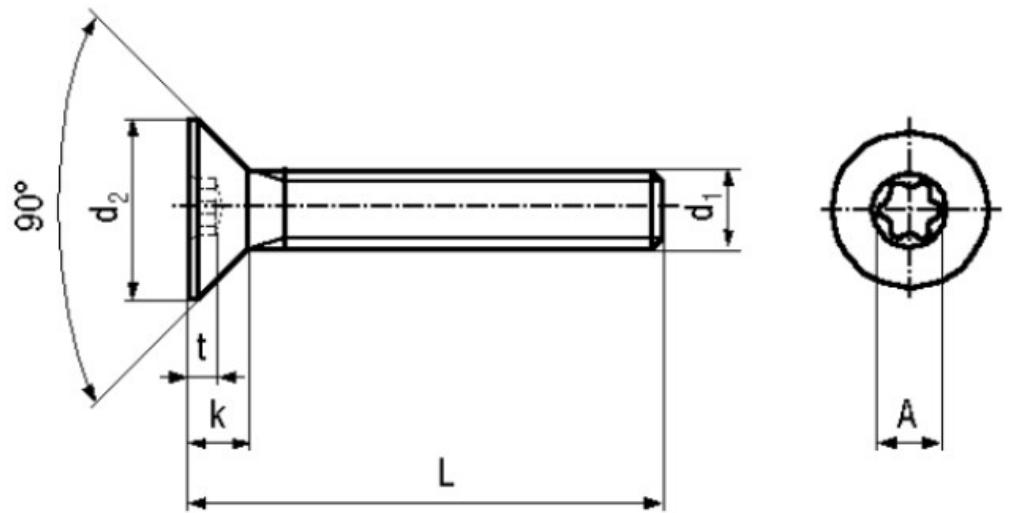

## BN 20039

Hexalobular socket flat countersunk head screws

ISO 14581

Material  Quality

### Article No. - 3183936

d <sub>1</sub>	M6
L	12
d <sub>2</sub> max.	11,3
k max.	3,3
c	X30
t max.	1,78
A~	5,6

Screwdriver Bits 1/4" and hexagon socket keys: BN 31518, BN 20007 and BN 14056 / CG 1.