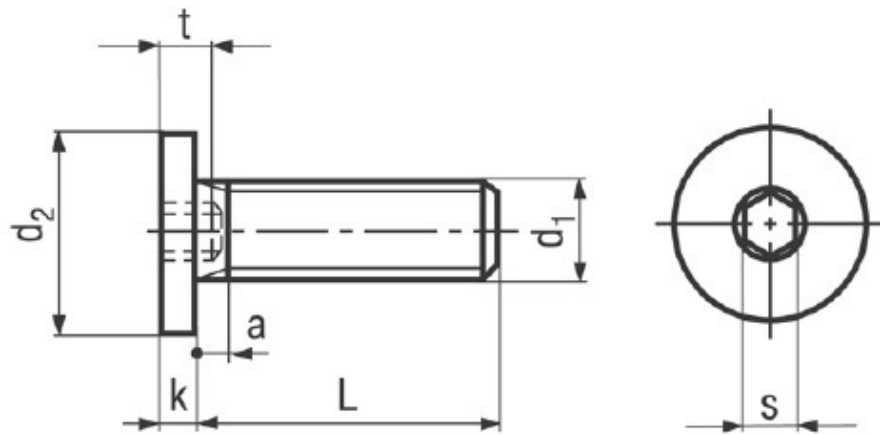

BN 1206

Hexagon socket head cap screws
with special low head

Material	Steel	Quality	~010.9
Surface	black		

Article No. - 1415573

d ₁	M5
L	8
d ₂	9
k	1,5
s	3
t max.	3
a min.	1,4
a max.	2,2