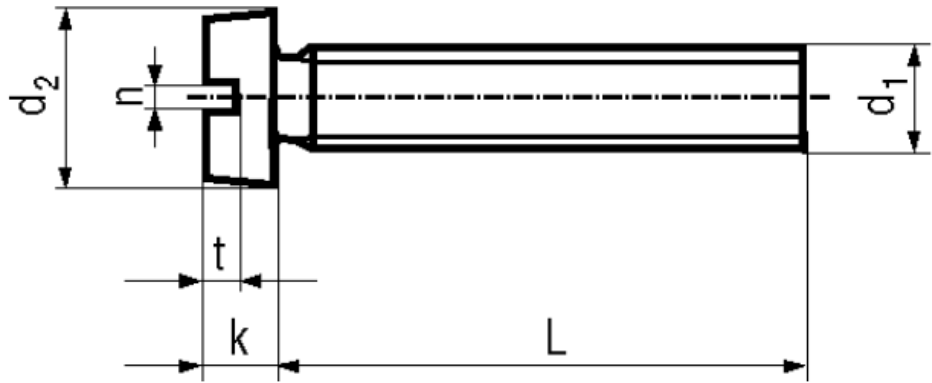

## BN 1061

Slotted cheese head screws

~DIN 84 A  
~ISO 1207  
~UNI 6107

Material	Polyamide 6.6	Quality	PA 6.6
Color	white		

### Article No. - 1401459

$d_1$	M5
L	20
$d_2$	8,5
k	3,3
n	1,2
t	1,3

DIN 84: Standard withdrawn