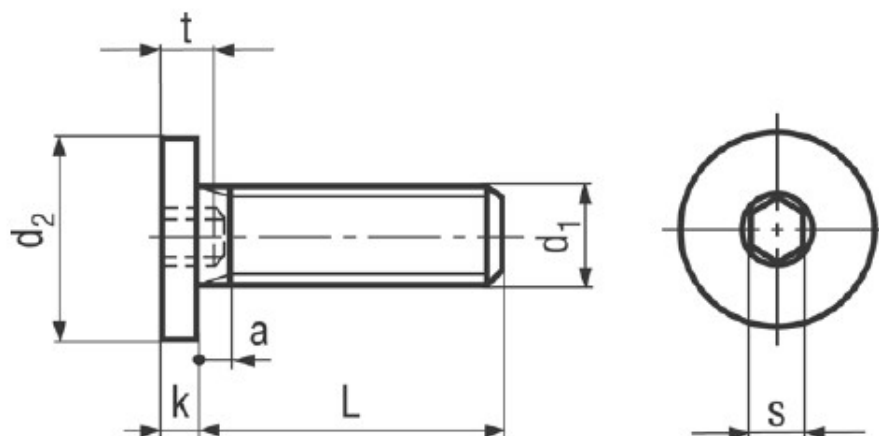

BN 1206

Hexagon socket head cap screws
with special low head

Material	Steel	Quality	~010.9
Surface	black		

Article No. - 1415611

d_1	M5
L	16
d_2	9
k	1,5
s	3
t max.	3
a min.	1,4
a max.	2,2