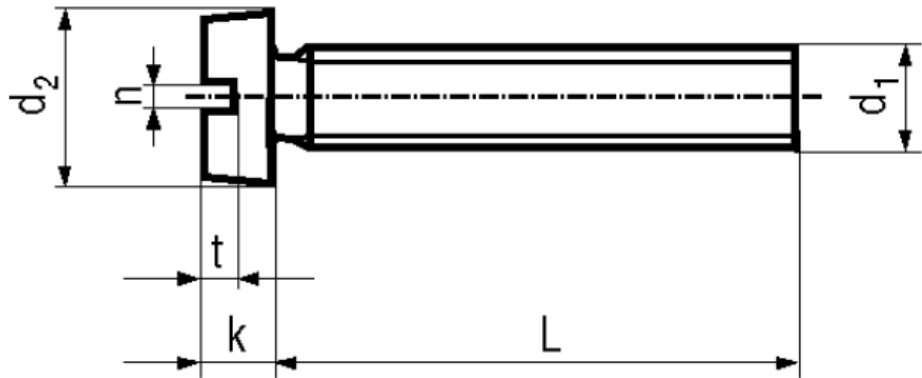

BN 1061

Slotted cheese head screws

~DIN 84 A
~ISO 1207
~UNI 6107

Material	Polyamide 6.6	Quality	PA 6.6
Color	white		

Article No. - 1401440

d ₁	M5
L	16
d ₂	8,5
k	3,3
n	1,2
t	1,3

DIN 84: Standard withdrawn