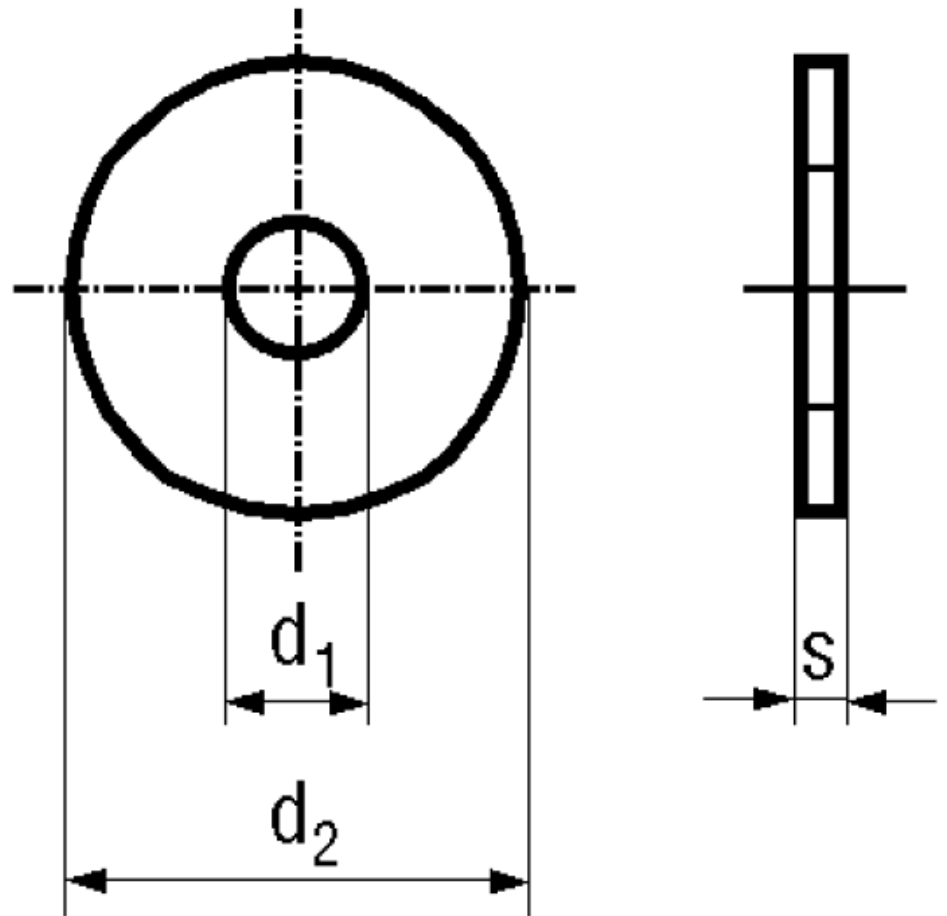

BN 732

Flat washers
without chamfer, large outside
diameter

Type	Carrosserie	Surface	zinc plated blue
Material	Steel		

Article No. - 1270362	
\varnothing nominal	5x20
d_1	5,3
d_2	20
s	1,5