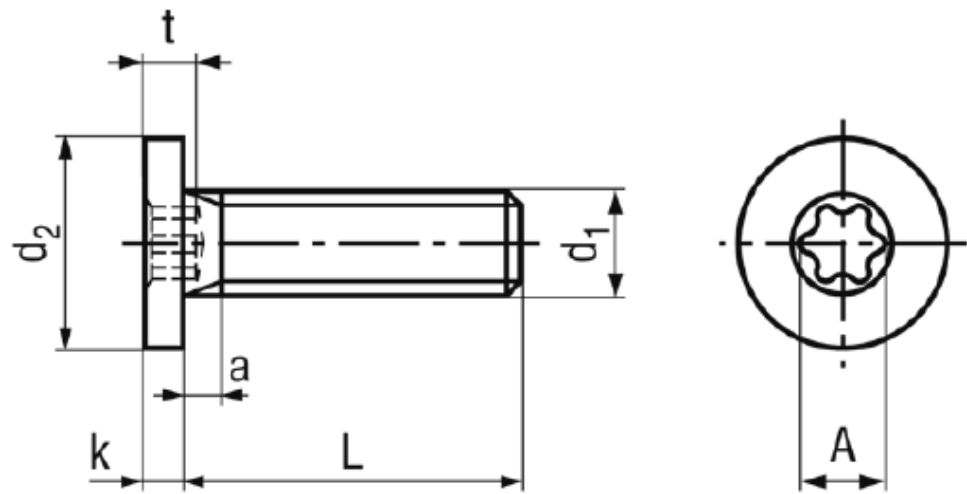

## BN 20146

Hexalobular socket head cap screws  
with extremely low head

Material	<b>Stainless Steel</b>	Quality	<b>A2</b>
----------	------------------------	---------	-----------

Article No. - 3233671	
d <sub>1</sub>	M5
L	8
d <sub>2</sub>	9
k	1,5
t max.	1,8
a max.	2
c	X15
A~	3,4

Screwdriver Bits 1/4" and hexalobular socket keys: BN 31518, BN 20007 and BN 14056.