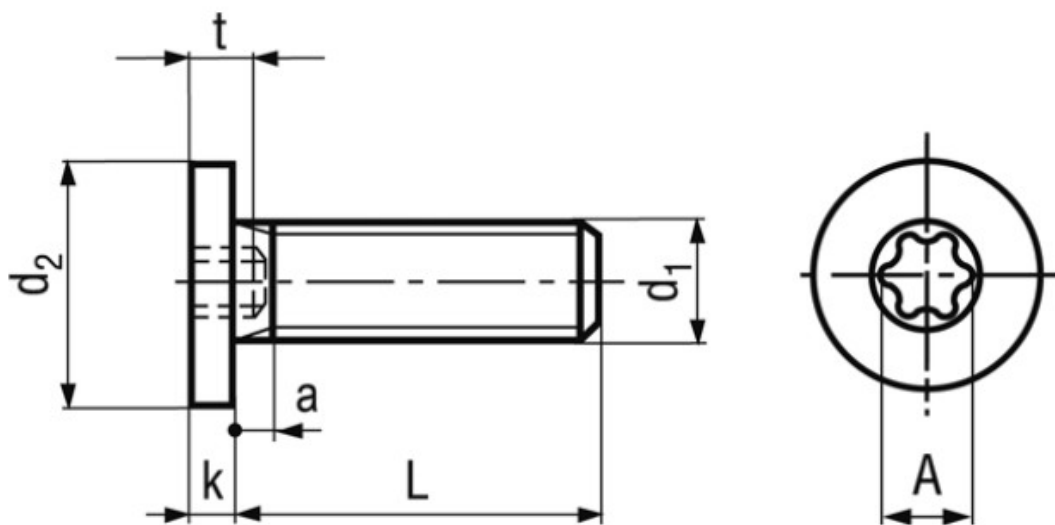

BN 9524

Hexalobular socket flat head screws
with special low head

Material	Steel	Quality	~08.8
Surface	zinc plated blue		

Article No. - 3060010

d ₁	M5
L	6
d ₂	9
k max.	1,5
t max.	1,8
a min.	1
a max.	2,2
A~	3,4
c	X15