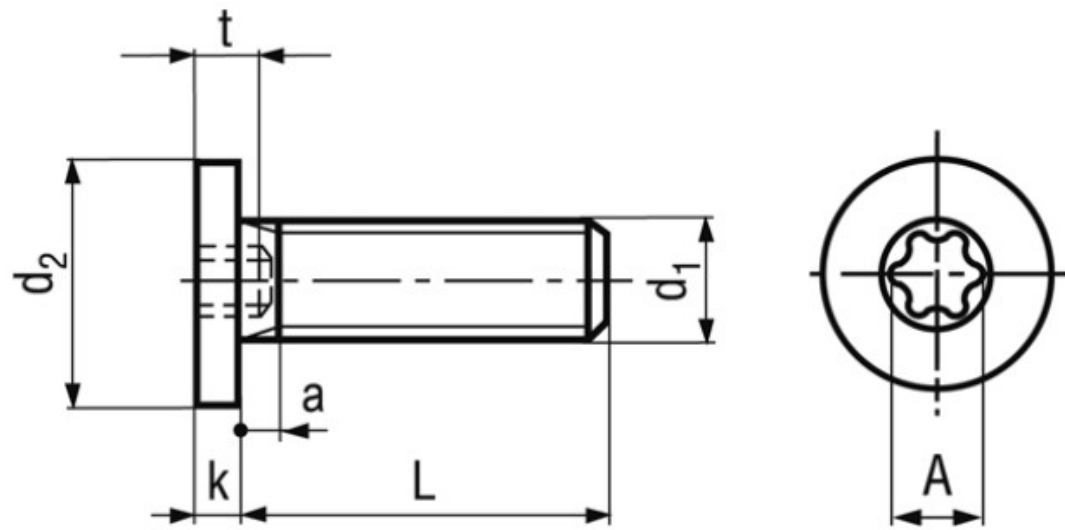

BN 9524

Hexalobular socket flat head screws
with special low head

Material	Steel	Quality	~08.8
Surface	zinc plated blue		

Article No. - 3271411

d_1	M5
L	20
d_2	9
k max.	1,5
t max.	1,8
a min.	1
a max.	2,2
A~	3,4
c	X15