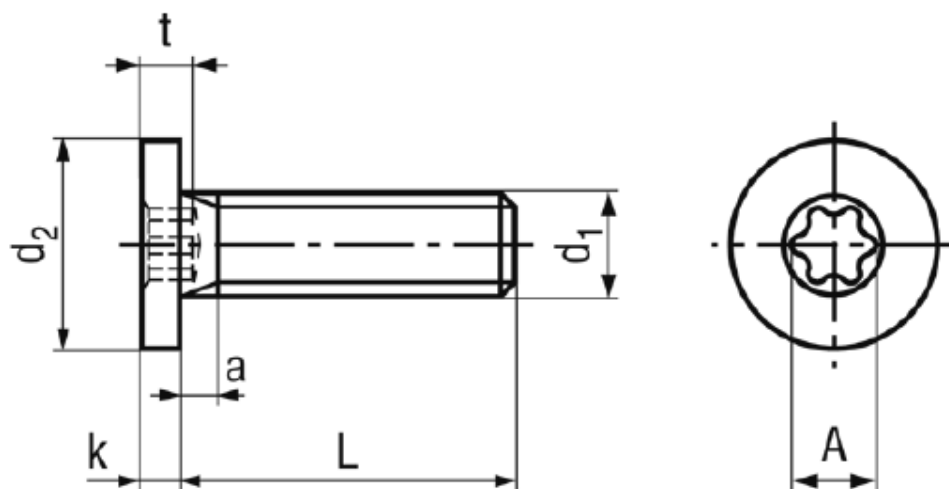

BN 20146

Hexalobular socket head cap screws
with extremely low head

Material	Stainless Steel	Quality	A2
----------	------------------------	---------	-----------

Article No. - 3233675

d ₁	M5
L	16
d ₂	9
k	1,5
t max.	1,8
a max.	2
c	X15
A~	3,4

Screwdriver Bits 1/4" and hexalobular socket keys: BN 31518, BN 20007 and BN 14056.