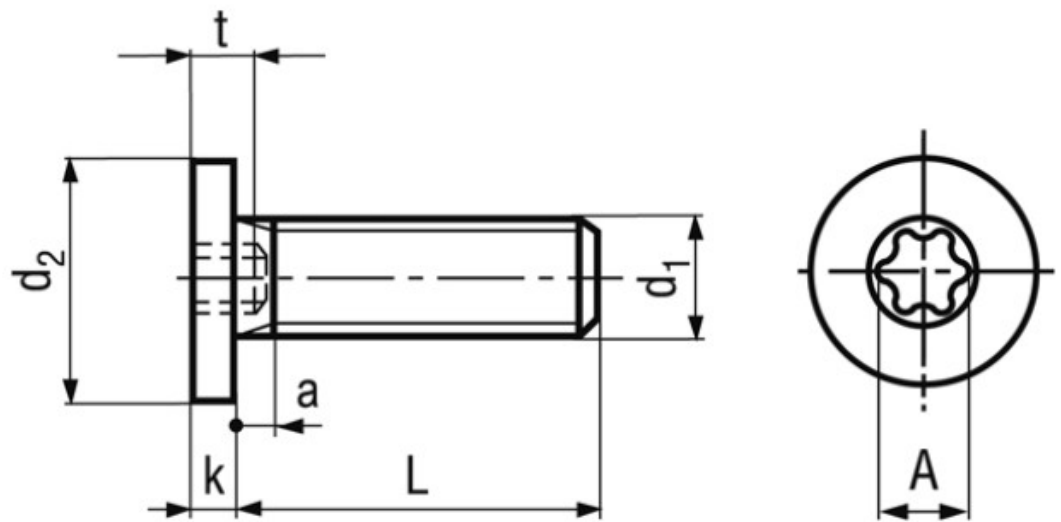

BN 9524

Hexalobular socket flat head screws
with special low head

Material	Steel	Quality	~08.8
Surface	zinc plated blue		

Article No. - 3060013

d_1	M5
L	10
d_2	9
k max.	1,5
t max.	1,8
a min.	1
a max.	2,2
A~	3,4
c	X15