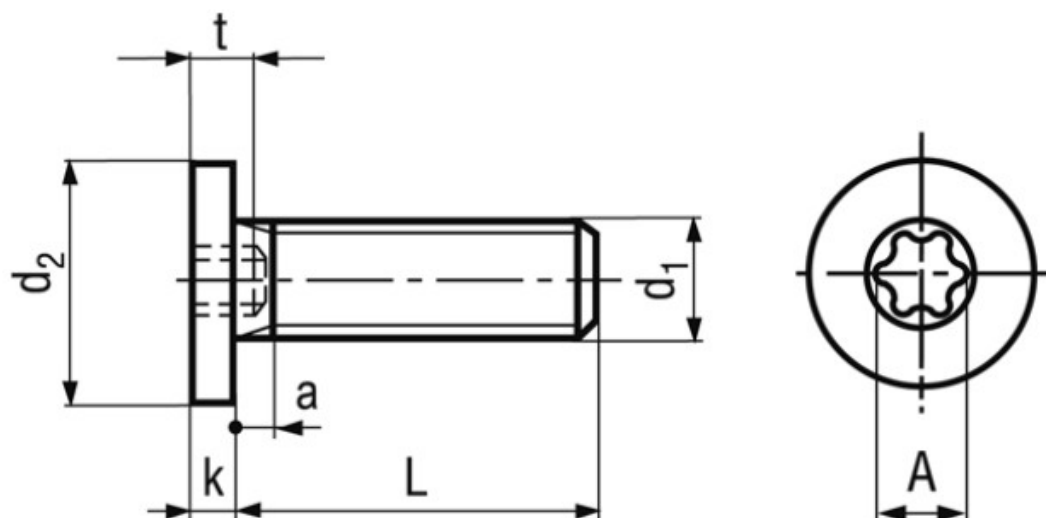

## BN 9524

Hexalobular socket flat head screws  
with special low head

Material	Steel	Quality	~08.8
Surface	zinc plated blue		

Article No. - 3060007	
d <sub>1</sub>	M4
L	8
d <sub>2</sub>	8
k max.	1,5
t max.	1,5
a min.	1
a max.	2,1
A~	2,8
c	X10