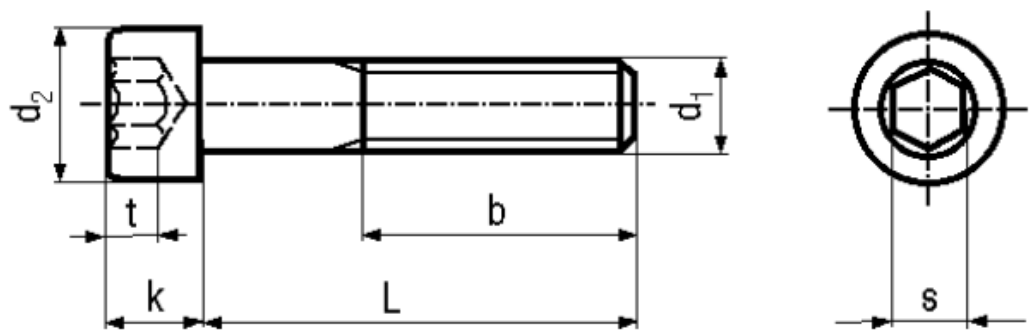

BN 613

Hexagon socket head cap screws
partially threaded
partially threaded

DIN 912
ISO 4762
~UNI 5931

Material	Stainless steel	Quality	A4
----------	-----------------	---------	----

Article No. - 1701681

d ₁	M4
L	70
d ₂	7
b	20
k max.	4
s	3
t min.	2

DIN 912: Standard withdrawn

Socket head cap screws low head typ acc. DIN 7984 / DIN 6912: BN 2844 / BN 1350.