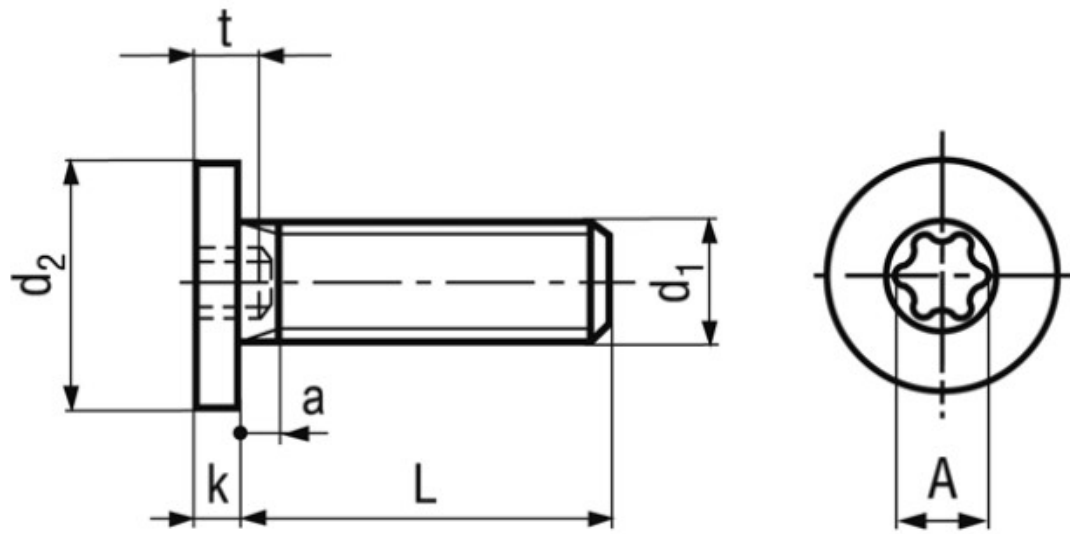

BN 9524

Hexalobular socket flat head screws
with special low head

Material	Steel	Quality	~08.8
Surface	zinc plated blue		

Article No. - 3060005

d ₁	M4
L	6
d ₂	8
k max.	1,5
t max.	1,5
a min.	1
a max.	2,1
A~	2,8
c	X10