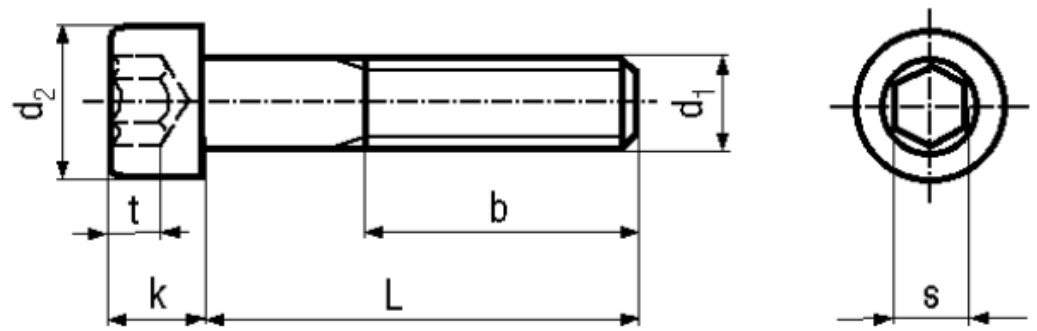

BN 613

Hexagon socket head cap screws
partially threaded
partially threaded

DIN 912
ISO 4762
~UNI 5931

Material	Stainless steel	Quality	A4
----------	------------------------	---------	-----------

Article No. - 1233955	
d ₁	M4
L	30
d ₂	7
b	20
k max.	4
s	3
t min.	2

DIN 912: Standard withdrawn

Socket head cap screws low head typ acc. DIN 7984 / DIN 6912: BN 2844 / BN 1350.