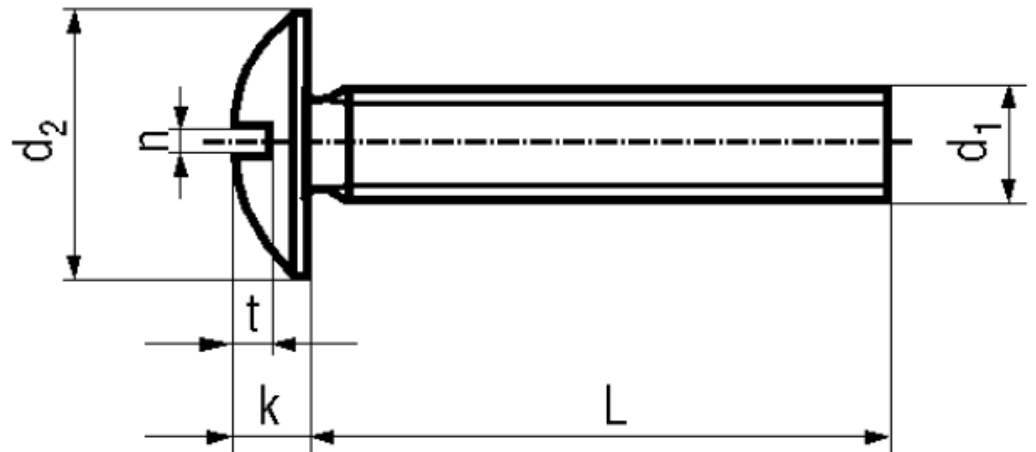

BN 500

Slotted truss head screws

Material	Stainless steel	Quality	A2
----------	-----------------	---------	----

Article No. - 1243217

d ₁	M4
L	25
d ₂ max.	10
k max.	2,2
n	1,2
t min.	1

All lengths fully threaded.