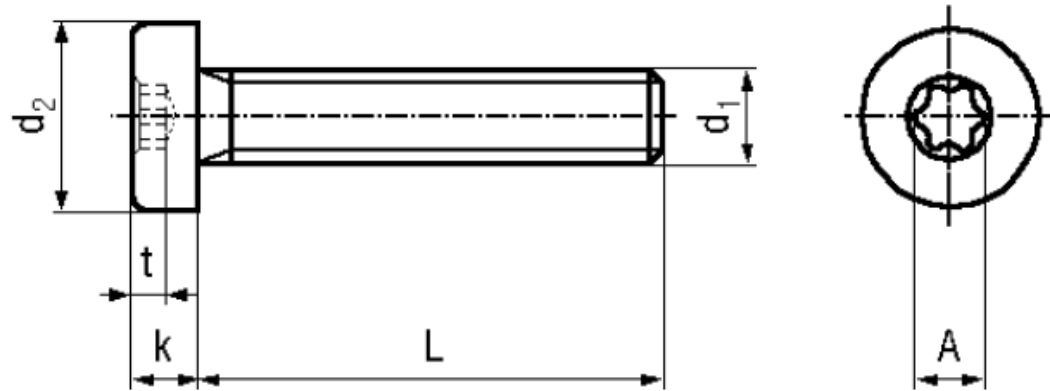

BN 4850

Hexalobular socket head cap screws
with low head

ISO 14580

| | | | |
|----------|------------------|---------|------------|
| Material | Steel | Quality | 08.8 / 8.8 |
| Surface | zinc plated blue | | |

| Article No. - 1146025 | |
|-----------------------|------|
| d ₁ | M4 |
| L | 20 |
| d ₂ max. | 7 |
| k max. | 3,1 |
| c | X20 |
| t max. | 1,66 |
| A~ | 3,95 |