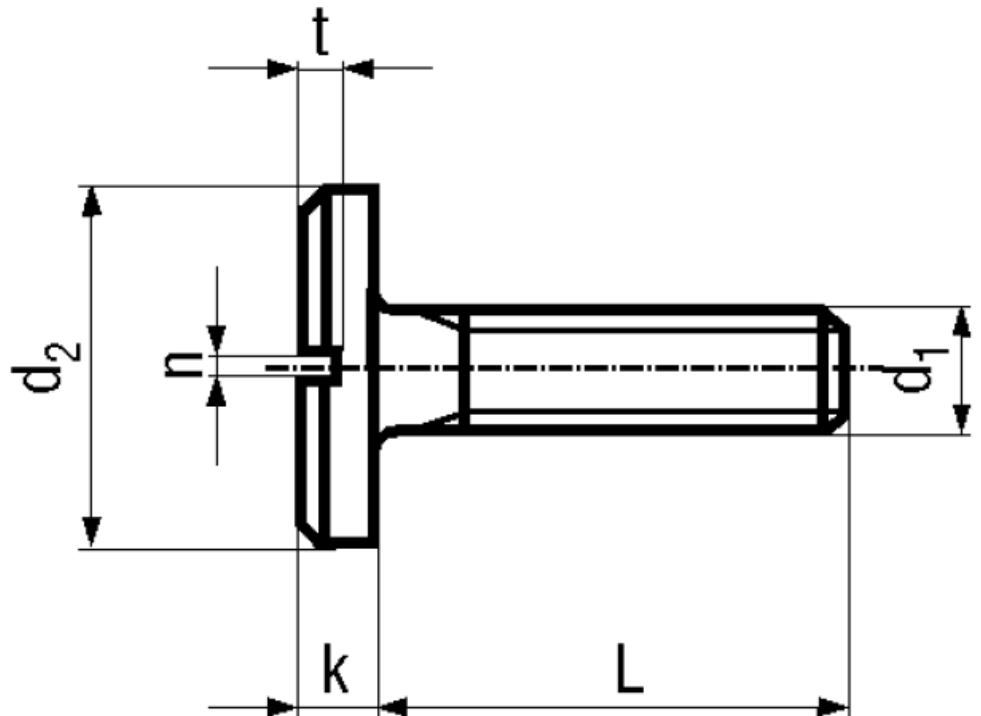

BN 405

Slotted pan head screws with flat head

DIN 921

Material	Steel	Quality	4.8
Surface	zinc plated blue		

Article No. - 1167618

d ₁	M4
L	10
d ₂	12
t	1,2
k	2,4
n	1