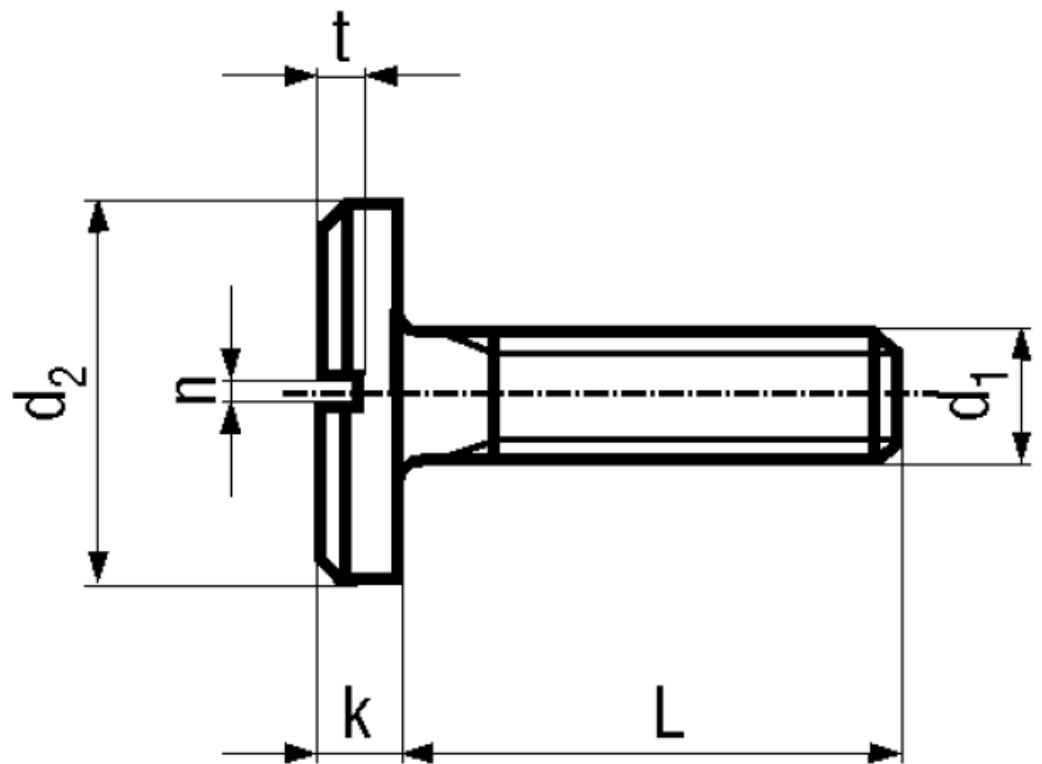

BN 405

Slotted pan head screws with flat head

DIN 921

Material	Steel	Quality	4.8
Surface	zinc plated blue		

Article No. - 1167561

d ₁	M3
L	8
d ₂	8
t	0,9
k	1,8
n	0,8