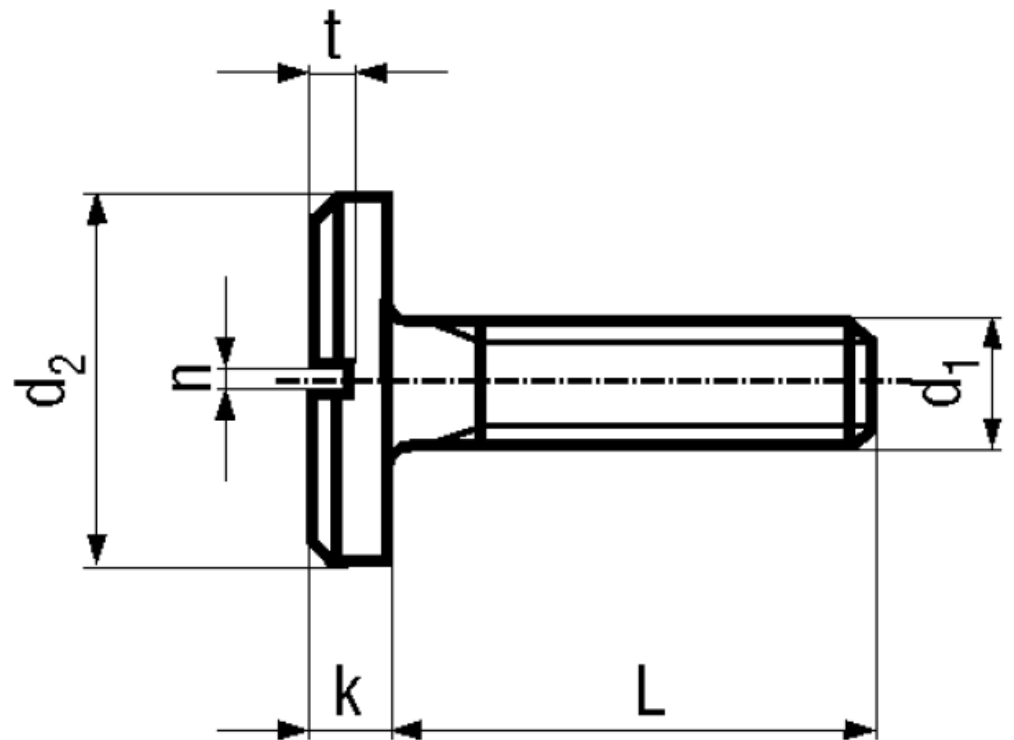

BN 405

Slotted pan head screws with flat head

DIN 921

Material	Steel	Quality	4.8
Surface	zinc plated blue		

Article No. - 1167545

d ₁	M3
L	5
d ₂	8
t	0,9
k	1,8
n	0,8