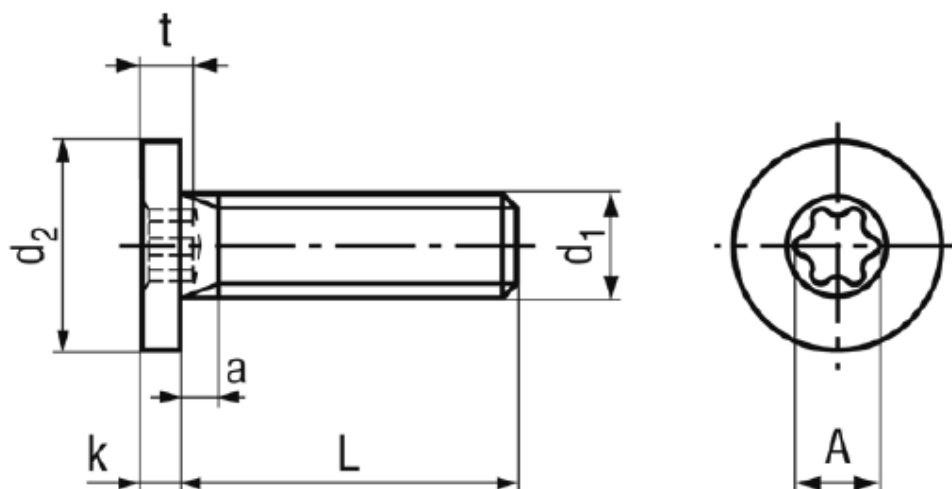

BN 20146

Hexalobular socket head cap screws
with extremely low head

| | | | |
|----------|------------------------|---------|-----------|
| Material | Stainless Steel | Quality | A2 |
|----------|------------------------|---------|-----------|

Article No. - 3233661

| | |
|----------------|-----|
| d ₁ | M3 |
| L | 5 |
| d ₂ | 6 |
| k | 1,3 |
| t max. | 1,1 |
| a max. | 1,5 |
| c | X8 |
| A~ | 2,4 |

Screwdriver Bits 1/4" and hexalobular socket keys: BN 31518, BN 20007 and BN 14056.