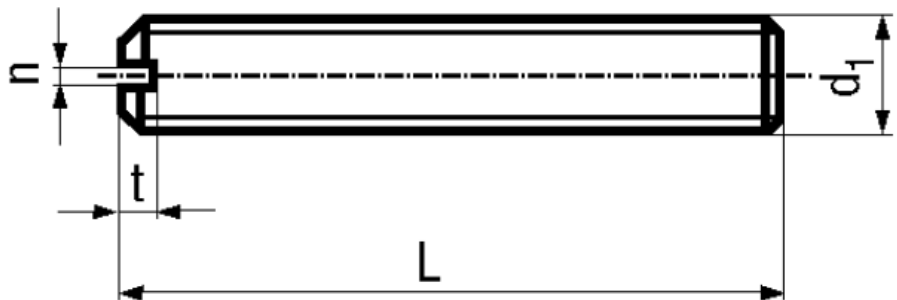

BN 1406

Slotted set screws
with flat point, chamfered

DIN 551
ISO 4766
~UNI 6113

Material	Brass	Surface	plain
----------	-------	---------	-------

Article No. - 1162772

d ₁	M3
L	4
n	0,4
t min.	0,8

DIN 551: Standard withdrawn