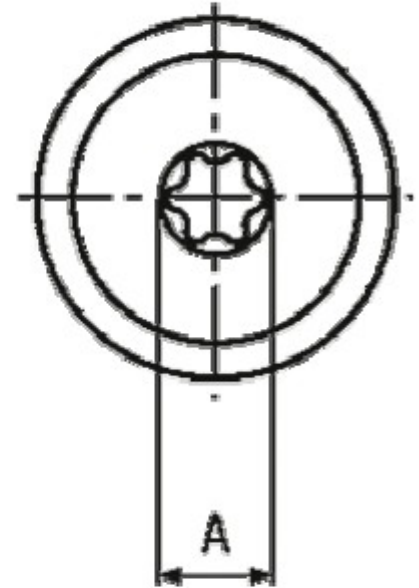

BN 20040

DELTA
PT®-
Round
washer
head
screws
with Torx
plus® /
Autosert®
heat
treated

Trade mark	DELTA PT®	Surface	zinc plated blue
Type	WN 5451	Hardness	320-390 HV
Material	Steel		

Article No. - 3184816

ø nominal	30
d ₁	3
L	10
d ₂	6,5
k	2,3
s	0,8
Torx plus®/Autosert®	10 IP
A~	2,8
t min.	1
t max.	1,3

Screwdriver Bits 1/4" Torx plus®: BN 15096.

Fasteners steel case-hardened ≥ 320 HV with electroplated coatings: Susceptible to hydrogen embrittlement!