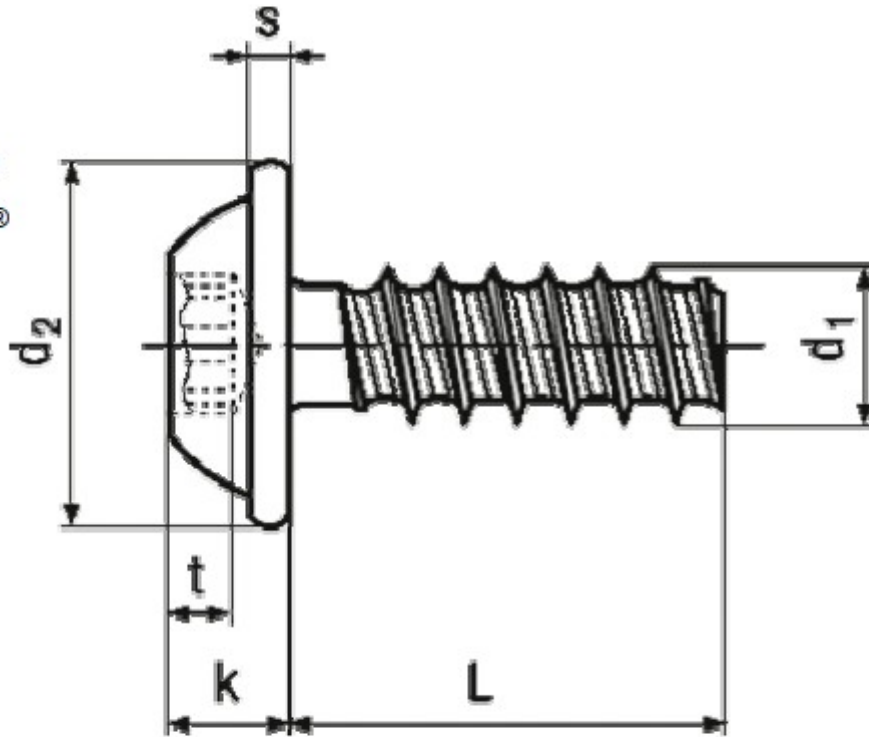

BN 20040

DELTA
PT®-
Round
washer
head
screws
with Torx
plus® /
Autosert®
heat
treated

Trade mark	DELTA PT®	Surface	zinc plated blue
Type	WN 5451	Hardness	320-390 HV
Material	Steel		

Article No. - 3184816

ø nominal	30
d ₁	3
L	10
d ₂	6,5
k	2,3
s	0,8
Torx plus®/Autosert®	10 IP
A~	2,8
t min.	1
t max.	1,3

Screwdriver Bits 1/4" Torx plus®: BN 15096.

Fasteners steel case-hardened ≥ 320 HV with electroplated coatings: Susceptible to hydrogen embrittlement!