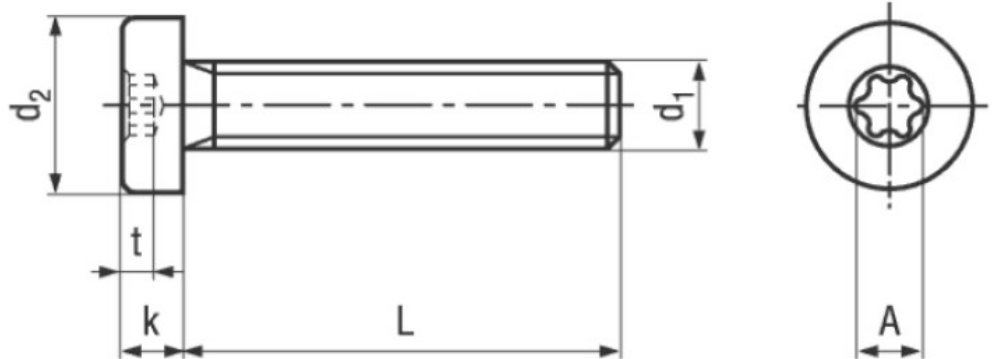

## BN 15857

Hexalobular socket head cap screws  
with low head

ISO 14580

Material	<b>Stainless steel</b>	Quality	<b>A2</b>
----------	------------------------	---------	-----------

### Article No. - 3108691

d <sub>1</sub>	M2
L	5
d <sub>2</sub> max.	3,8
k max.	1,55
c	X6
t max.	0,84
A~	1,75

Screwdriver Bits 1/4" and hexalobular socket keys: BN 31518, BN 20007 and BN 14056 / CG 1.