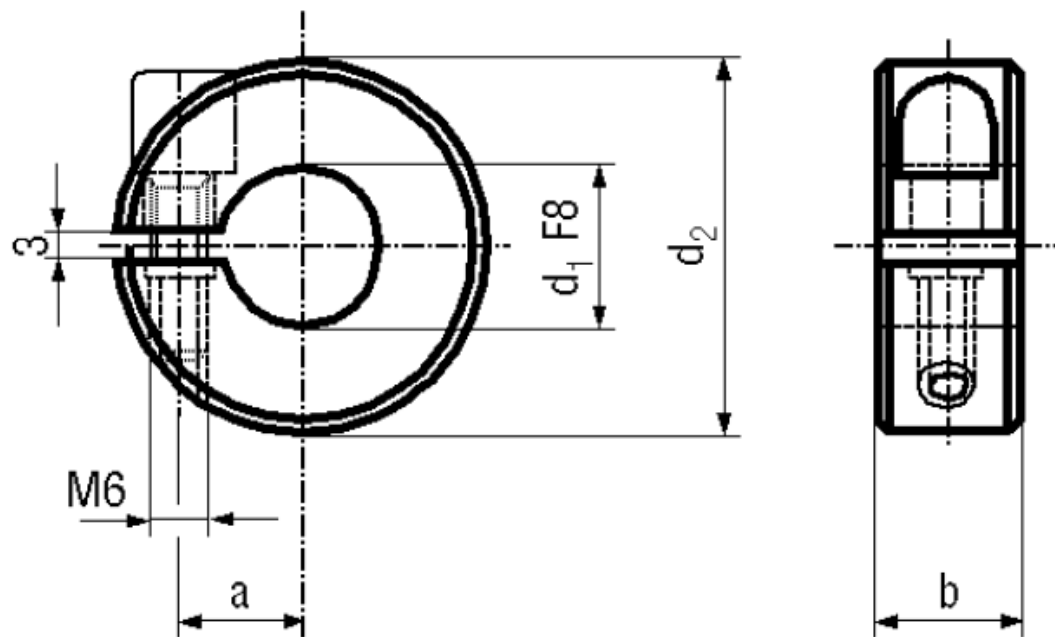

BN 325

Clamping rings
light range, with socket head cap
screw

Material	Free-cutting steel	Quality	9 SMn Pb28
Surface	plain		

Article No. - 1055445

d_1	20
d_2	42
a	14,5
b	15
Socket head cap screws	M6x20

Clamping rings, two element design: BN 5208