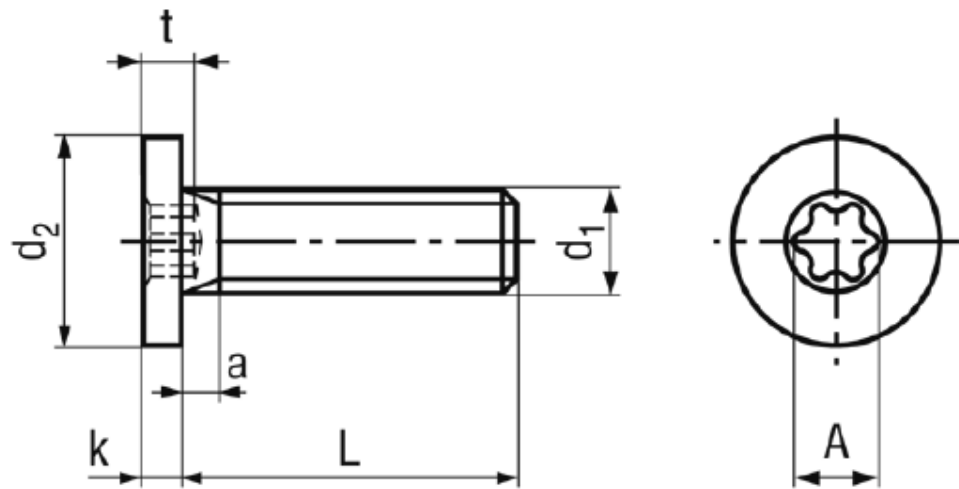

## BN 20146

Hexalobular socket head cap screws  
with extremely low head

Material	<b>Stainless Steel</b>	Quality	<b>A2</b>
----------	------------------------	---------	-----------

### Article No. - 3233659

d <sub>1</sub>	M2,5
L	6
d <sub>2</sub>	5
k	1,3
t max.	1
a max.	1,35
c	X6
A~	1,8

Screwdriver Bits 1/4" and hexalobular socket keys: BN 31518, BN 20007 and BN 14056.