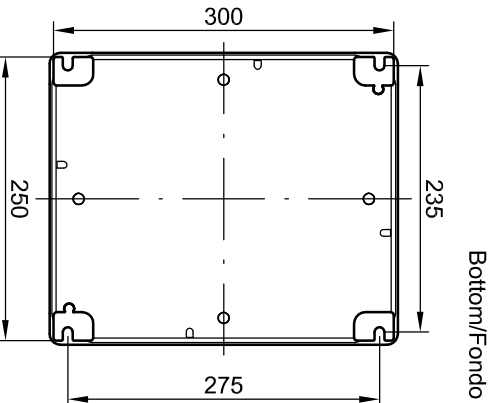

Section/Sezione B-B

Side/Lato B

Section/Sezione A-A

Side/Lato D

Side/Lato A

Side/Lato C

Cover/Coperchio

All Dimensions in mm

Detail	Date	Name
Insp.		
Serial	19.02.2013	E.L.

S-8000 series, aluminum enclosures, S6
307x257x121, Grey RAL 9006, STD
Cassette in alluminio, serie S-8000, S6
307x257x121, Grigio RAL 9006, STD

molex

8000.6266.0