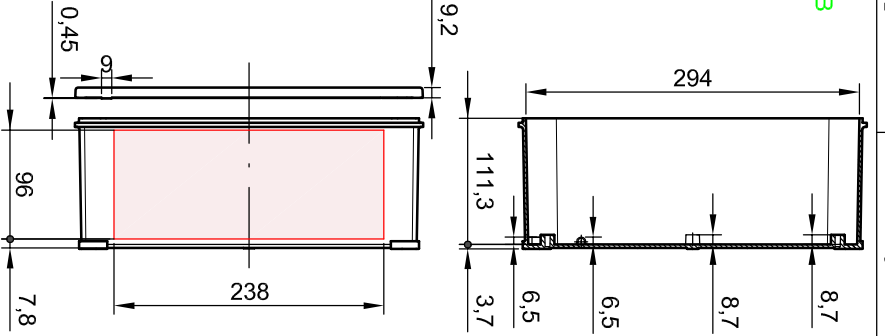

Section/Sezione B-B

Side/Lato B

Section/Sezione A-A

Side/Lato D

Side/Lato A

Side/Lato C

Cover/Coperchio

All Dimensions in mm

Detail	Date	Name
Insp.		
Serial	19.02.2013	E.L.

S-8000 series, aluminum enclosures, S6
307x257x121, Grey RAL 9006, STD
Cassette in alluminio, serie S-8000, S6
307x257x121, Grigio RAL 9006, STD

molex

8000.6266.0

Mod.	Date	Name
	01.12.2014	E.L.

Scala
1 : 6