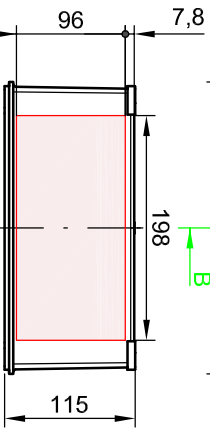

Section/Sezione B-B

Side/Lato B

Section/Sezione A-A

Side/Lato D

Side/Lato A

Side/Lato C

Cover/Coperchio

All Dimensions in mm

Detail	Date	Name
Insp.		
Serial	19.02.2013	E.L.

S-8000 series, aluminum enclosures, S6
307x257x121, Grey RAL 9006, STD
Cassette in alluminio, serie S-8000, S6
307x257x121, Grigio RAL 9006, STD

molex

8000.6266.0