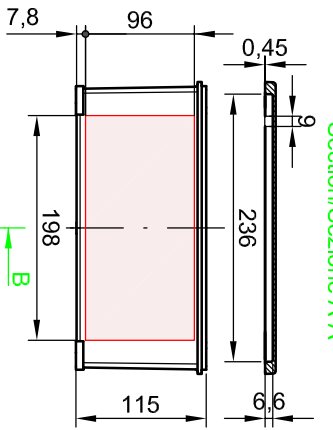

Section/Sezione B-B

Side/Lato B

Section/Sezione A-A

Side/Lato D

Side/Lato A

Side/Lato C

Cover/Coperchio

All Dimensions in mm

Detail	Date	Name
Insp.		
Serial	19.02.2013	E.L.

S-8000 series, aluminum enclosures, S6
307x257x121, Grey RAL 9006, STD
Cassette in alluminio, serie S-8000, S6
307x257x121, Grigio RAL 9006, STD

molex

8000.6266.0

Mod.	Date	Name
	01.12.2014	E.L.

Scala
1 : 6