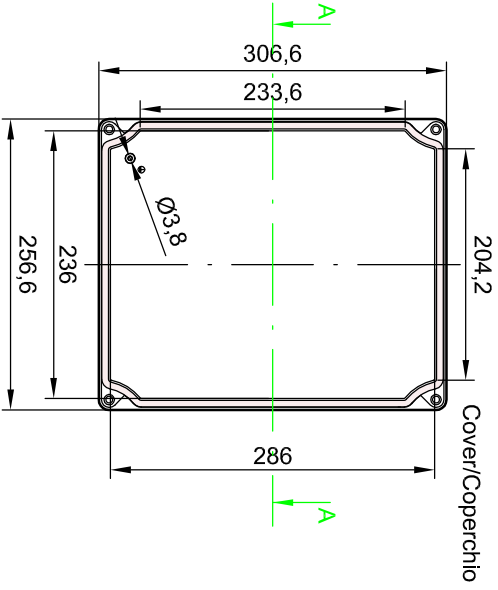

Section/Sezione B-B

Side/Lato B

Section/Sezione A-A

Side/Lato D

Side/Lato A

Side/Lato C

Cover/Coperchio

All Dimensions in mm

Detail	Date	Name
Insp.		
Serial	19.02.2013	E.L.

S-8000 series, aluminum enclosures, S6
307x257x121, Grey RAL 9006, STD
Cassette in alluminio, serie S-8000, S6
307x257x121, Grigio RAL 9006, STD

molex

8000.6266.0

Mod.	Date	Name
	01.12.2014	E.L.

Scala
1 : 6