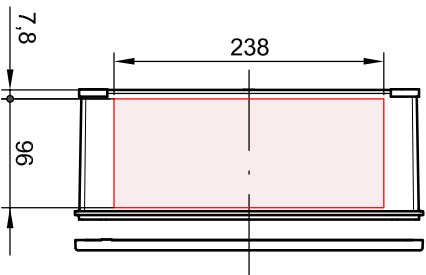

Section/Sezione B-B

Side/Lato B

Section/Sezione A-A

Side/Lato D

Side/Lato A

Side/Lato C

Cover/Coperchio

All Dimensions in mm

Detail	Date	Name
Insp.		
Serial	19.02.2013	E.L.

S-8000 series, aluminum enclosures, S6
307x257x121, Grey RAL 9006, STD
Cassette in alluminio, serie S-8000, S6
307x257x121, Grigio RAL 9006, STD

molex

8000.6266.0