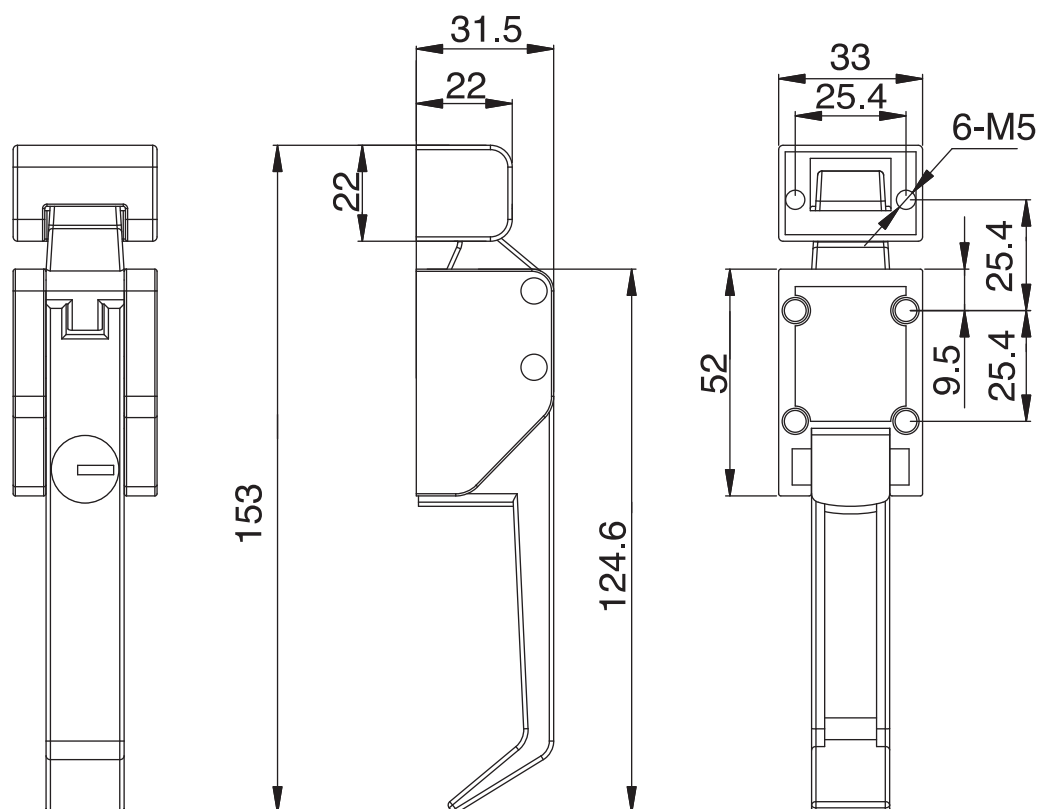

NEW

2.533.101

2.533.001

LOCKS
2

CATALOGUE NUMBER	FINISH	COMPONENTS	MATERIAL
2.533.001	RAL 9005	Housing	ZAMAK 5
2.533.101*			

* lock with patent insert